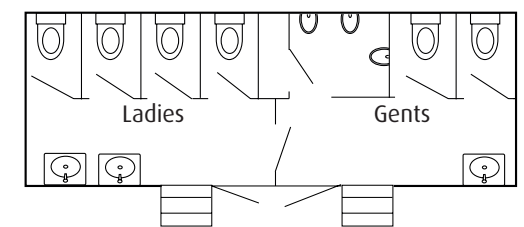

Self Contained Toilet Trailer

Colour and Fittings: White cabin with lighting, access steps and hand rails. Interconnecting door for single sex usage if required

Dimensions: Length: 7.6m with A frame Width: 2.29m Height: 2.86m Weight: 3500kg

Facilities: Flushing ladies WCs x 4, Wash hand basins x 2, Vanity mirrors x 2, Gents flushing WCs x 2, Gents urinals x 3, Wash hand basin x 1.

Water Supply: Warm

Power Required: Domestic 16 amp/3.5 KVa

Usage: Up to 350 people per day *

Units also available that can be easily adapted for single sex use with 6 x flushing WCs, 3 x wash hand basins and separate vanity area.

Ground Conditions: Firm level ground with good access

Optional Extras:

- Full-time uniformed attendant service.
- GroundProtector Mats – Ideal for creating a safe walkway for guests.
- Folding Picnic Tables – 8 seats per table.
- Pedestrian Fencing – to aid crowd control.

Additional Information:

Customers are advised to take out **Damage Waiver Insurance** - available from BorderLoos & Events

N.B. * Alcohol consumption and Crowd surge at events e.g. following show performances etc can significantly reduce capacity.

Events and Festivals ☒

Construction and Long Term Hire ☒

Emergency Response ☒

Attended Service Available

BorderLoos & Event Hire

T. +44 (0) 1228 792 792

E. sales@borderloos.com

W. borderloos.com